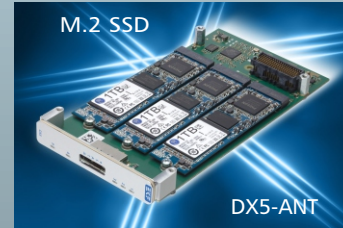

SATA 6G

DX4-BADGER

DX5-ANT

DS1-LEOPARD

Storage

SAS 6G

DN1-PIKE

2 x RJ45
10GbE
X540

DN2-TUNA

DN3-SHARK

2 x SFP+
10GbE
X710

DN4-ORCA

Gigabit Ethernet NIC

USB 3.0

© EKF • ekf.com
#7683 2015-07-29

XMC Modules