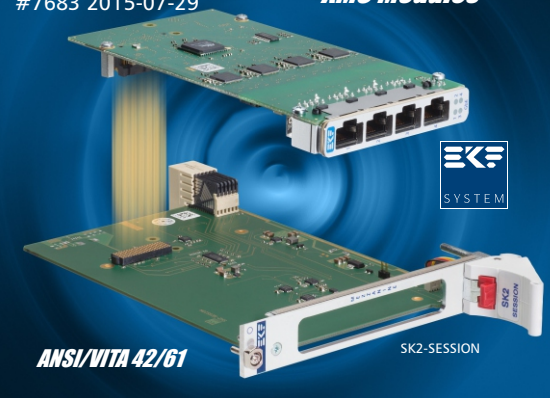

SATA 6G

DX4-BADGER

DX5-ANT

DS1-LEOPARD

Storage

SAS 6G

DN1-PIKE

2 x RJ45
10GbE
X540

DN2-TUNA

DN3-SHARK

2 x SFP+
10GbE
X710

DN4-ORCA

Gigabit Ethernet NIC

USB 3.0

© EKF • ekf.com
#7683 2015-07-29

XMC Modules

ANSI/VITA 42/61

SK2-SESSION

4 x RJ45
1GbE

DL1-KOI

GbE Switch

PCIe® Cabling

DU1-MUSTANG

DU2-PONY

Isolated RS-232/RS-485

DV1-DRAGON

Graphics